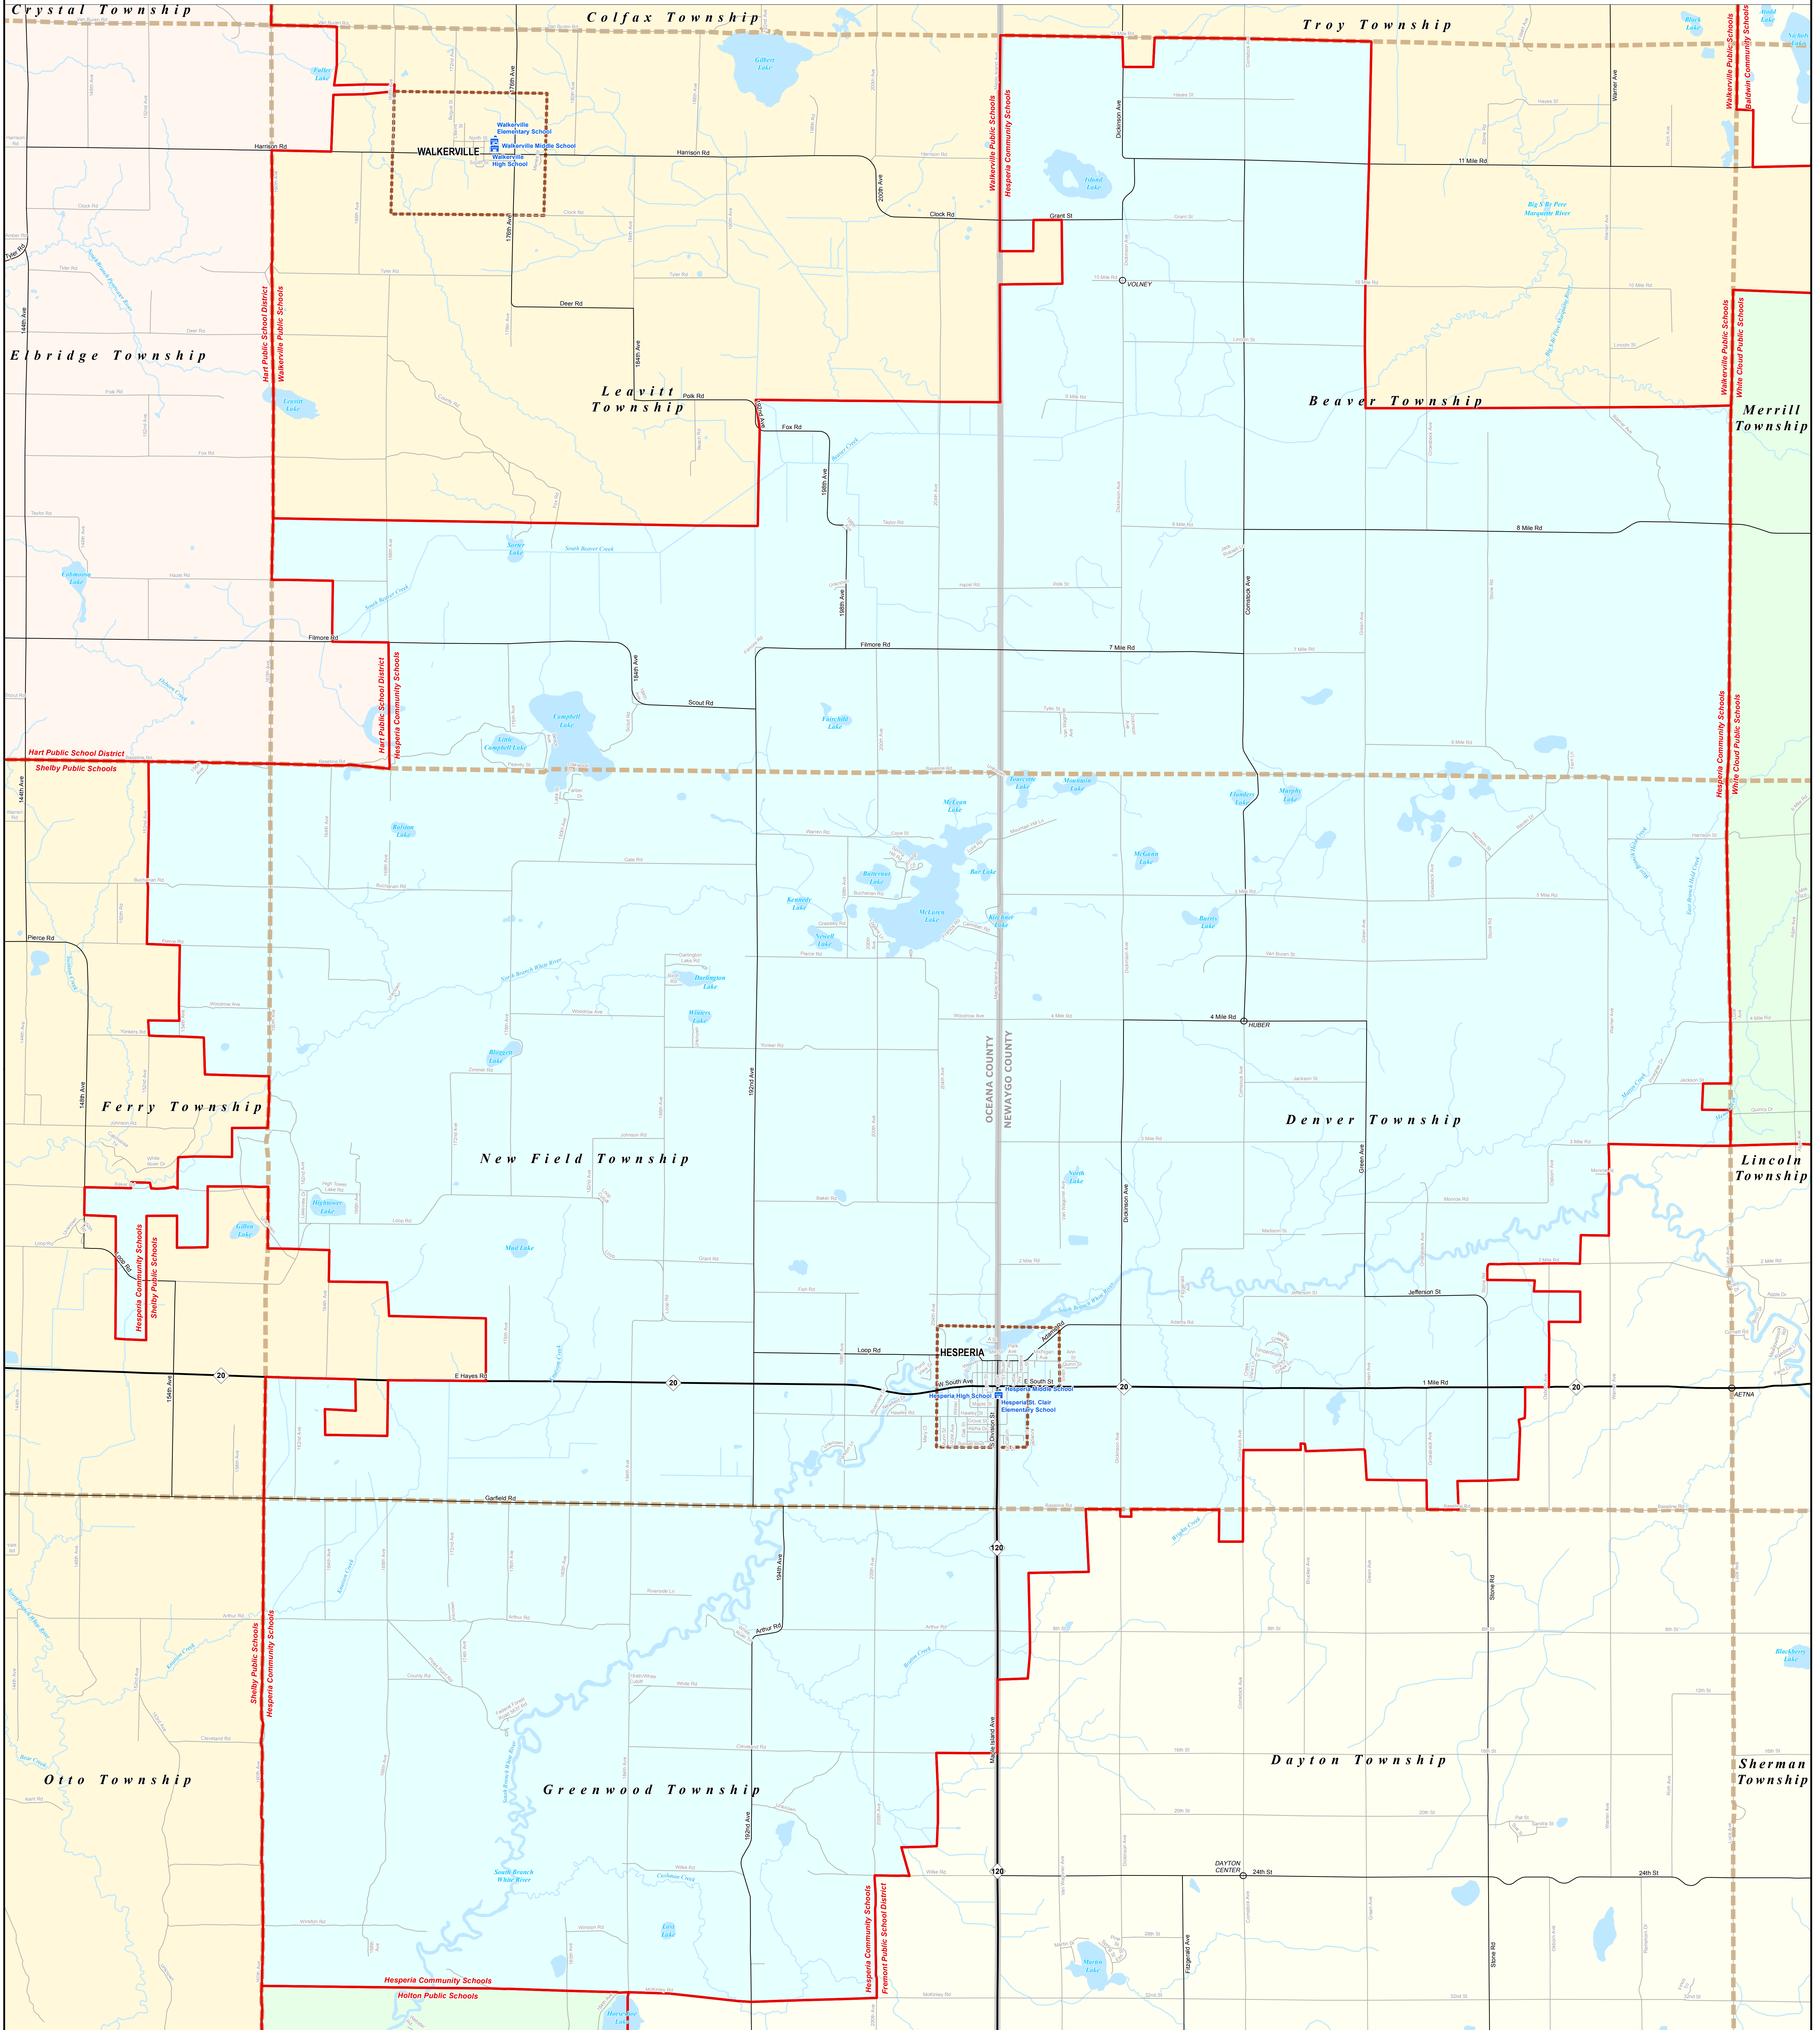

HESPERIA COMMUNITY SCHOOLS

Newaygo County RESA

0 0.25 0.5 Miles

*Note: Non K-12 School Districts identified with Asterisk (*) in Name

11/14/13

- School District - County - City - Township - Village - Census Designated Place	- FMI Colors Vary - School - Freeway - Highway - Primary Road - Local Road	Legend - Unincorporated Place - Water Feature - Railroad - River, Stream, or Drain

Source: Michigan Geographic Framework, v13a